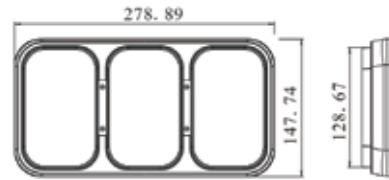

LED Tail Lamp

Part No. 00-15-826-L15310-EFF

3 compartments LED Lamp, 12V/24V

Unit: mm

LED Tail Lamp

Part No. 00-15-826-L15410-EFF

4 compartments LED Lamp, 12V/24V

Unit: mm

LED Tail Lamp

Part No. 00-15-826-L50310-EFF

3 compartments LED Lamp, 12V/24V

Unit: mm

LED Tail Lamp

Part No. 00-15-826-L50410-EFF

4 compartments LED Lamp, 12V/24V

Unit: mm