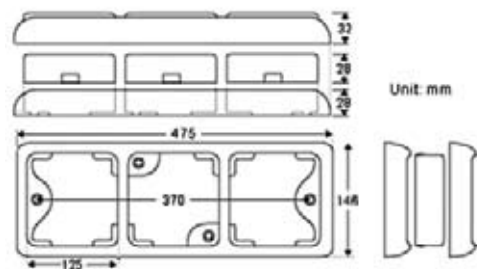

LED Tail Lamp

Part No. 00-15-826-L36310-EFF

3 compartments LED Lamp, 12V

Unit: mm

LED Tail Lamp

Part No. 00-15-826-OL1701-EFF

2 compartments LED Lamp, 24V

Yap Swee Leong Sdn Bhd (69825-X)

Website: www.yslsb.com

Lot 11B, Jalan Perusahaan Dua, Kawasan Perusahaan Batu Caves, 68100 Batu Caves, Selangor D.E.,
Office Tel : 603-6189 6363 Fax : 603-6189 3363 Retail Outlet Tel : 603-6188 8388 Fax : 603-6189 8363
Email: ysl@yslsb.com.my