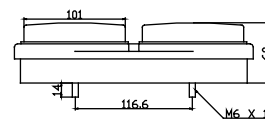

LED Tail Lamp

Part No. 00-15-826-L36310-EFF

3 compartments LED Lamp, 12V

Unit: mm

LED Tail Lamp

Part No. 00-15-826-OL1701-EFF

2 compartments LED Lamp, 24V

Yap Swee Leong Sdn Bhd (69825-X)