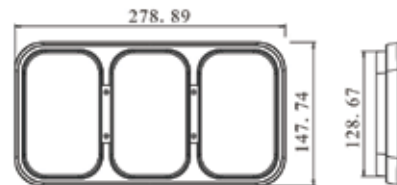

LED Tail Lamp

Part No. 00-15-826-L15310-EFF

3 compartments LED Lamp, 12V/24V

Unit: mm

LED Tail Lamp

Part No. 00-15-826-L15410-EFF

4 compartments LED Lamp, 12V/24V

Unit: mm

LED Tail Lamp

Part No. 00-15-826-L50310-EFF

3 compartments LED Lamp, 12V/24V

Unit: mm

LED Tail Lamp

Part No. 00-15-826-L50410-EFF

4 compartments LED Lamp, 12V/24V

Unit: mm