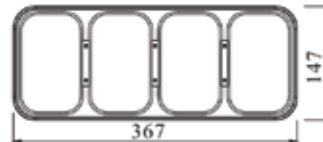

LED Tail Lamp

Part No. 00-15-826-L15310-EFF

3 compartments LED Lamp, 12V/24V

Unit: mm

LED Tail Lamp

Part No. 00-15-826-L15410-EFF

4 compartments LED Lamp, 12V/24V

Unit: mm