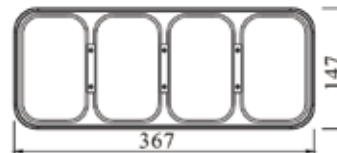

LED Tail Lamp

Part No. 00-15-826-L50310-EFF

3 compartments LED Lamp, 12V/24V

Unit: mm

LED Tail Lamp

Part No. 00-15-826-L50410-EFF

4 compartments LED Lamp, 12V/24V

Unit: mm